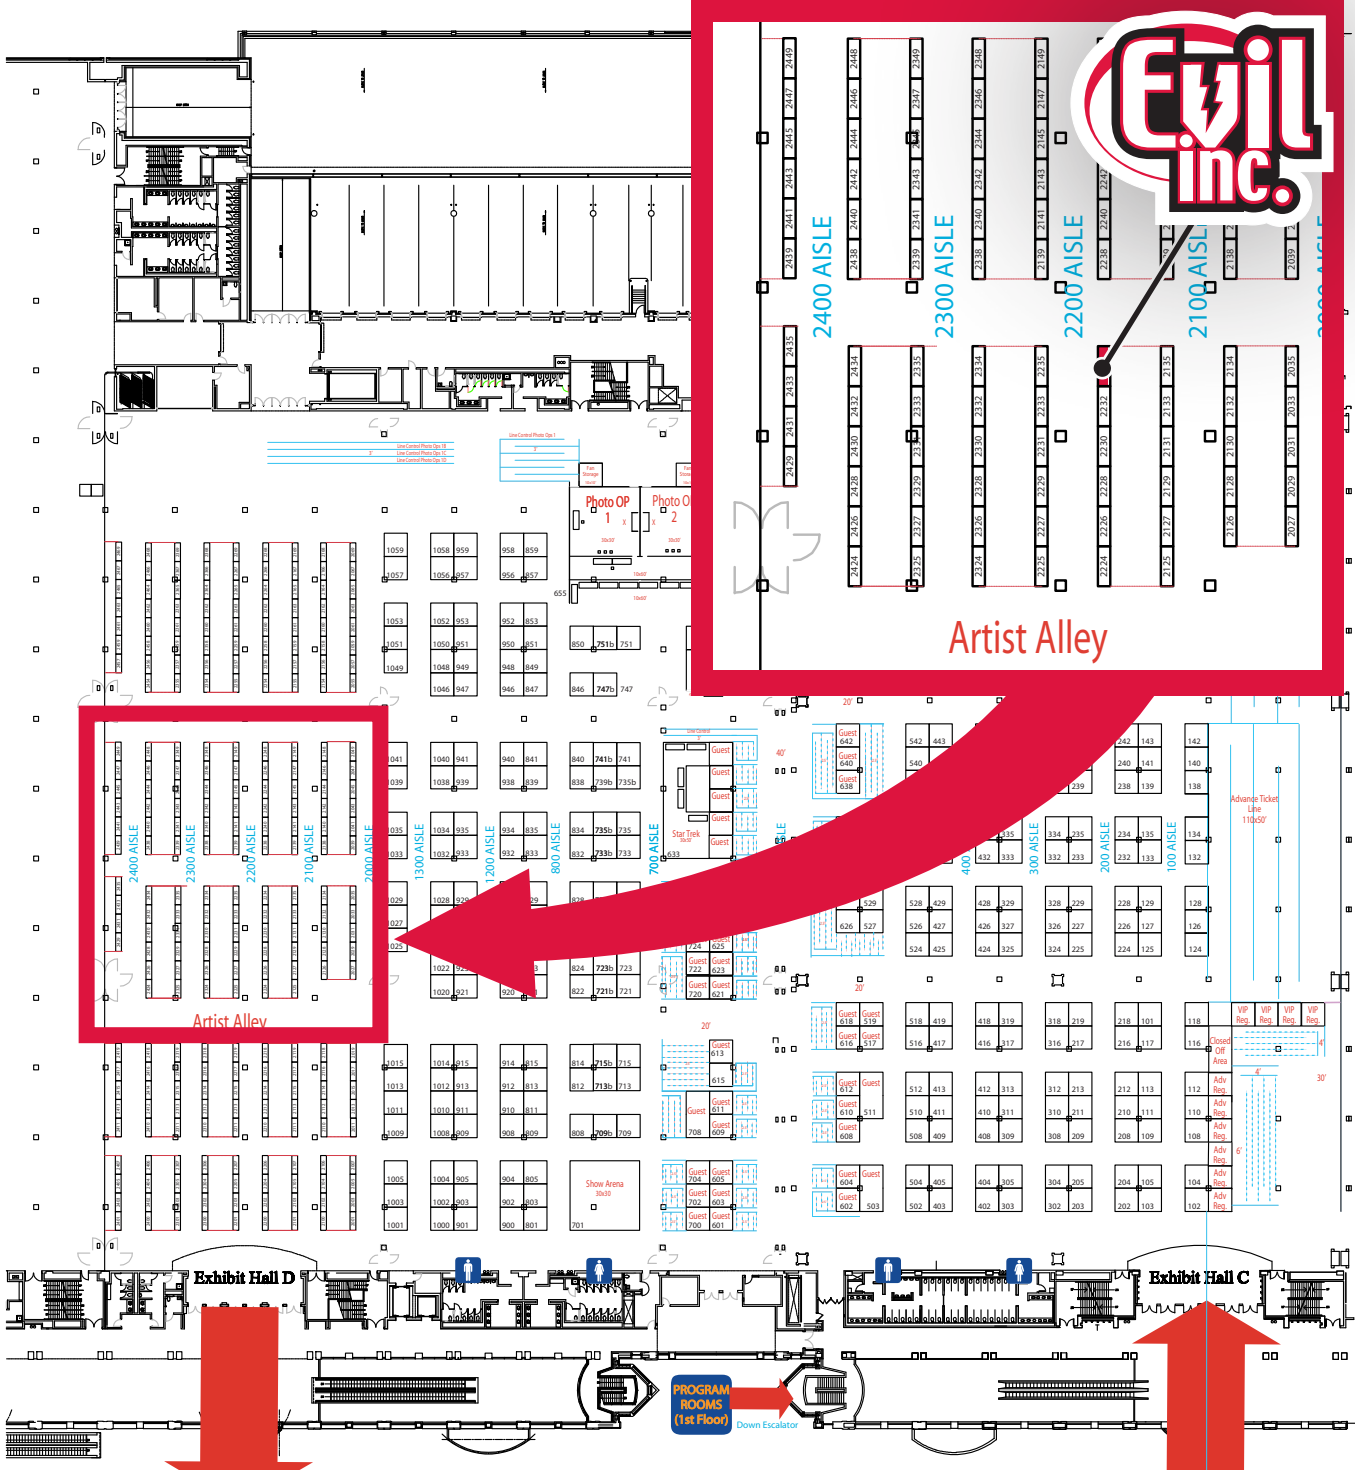

Evil Inc originals feature the lettering on a transparent film affixed to the illustration. Courting Disaster originals have the words hand-lettered to a mat that holds the art.

Artist Alley

Artist Alley

EXIT ONLY  
(2nd Floor)

ON-SITE  
TICKET REGISTRATION  
(1st Floor)

MAIN ENTRANCE  
(2nd Floor)

Grand Ballroom  
(Saturday Only)

PENNSYLVANIA CONVENTION CENTER PHILADELPHIA COMIC CON  
 HALLS C & D  
 Version F  
 WIZARD WORLD  
 MAY 31 - JUNE 1-2-3, 2012  
 THUR-FRI-SAT-SUN